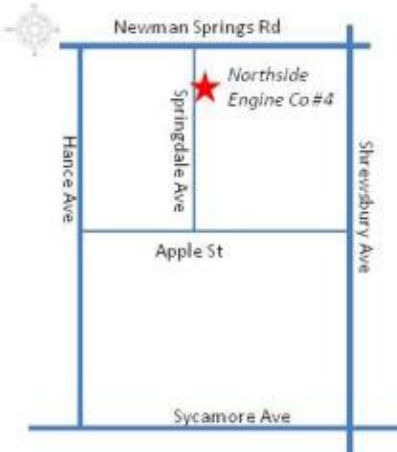

"Serving the Community Since 1955"

Northside Engine Company 2011 Fund Drive

Northside Engine Company (NSEC) is a group of volunteers from the community that has been part of the borough of Tinton Falls' fire protection since 1955. We respond to 300+ calls every year no matter the day or time.

Our members have on average 15 years experience, attend monthly drills and annual training to maintain the skills necessary to operate the equipment and protect the borough in the event of an emergency. We are all proud to be here and to serve our neighbors when they call.

As part of Fire District #2, we are provided with the best equipment to serve the community, however we maintain our firehouse which is company owned since it was built in 1955. We strive to keep costs low, but there is a lot of wear and tear when there are four pieces of apparatus in use weighing between 8,000 and 60,000 lbs and sometimes repairs and upgrades are necessary. Some of our recent maintenance items include a completely new roof, replacement of the cracked concrete apron, resurface and lining of the parking lot, updated fencing to fit in with the neighborhood, repainting of the bay areas including repair and resurface of floor cracks.

Once again, we are turning to our neighbors for financial assistance to help us keep the building in good repair and safe for both the members and community. You have always been generous and we thank you for your past support. We look forward to many more years of continued service to the Tinton Falls community.

Please support our efforts by responding to this fund drive with a donation.

Visit our website: www.northsideenginecompany.org or

Keep for your tax records		Date:	Check Number:
Donation Amount:			
☐ $100	☐ $75	☐ $50	☐ $25
☐ Other			
You can also donate using Paypal from our website: www.northsideenginecompany.org			

VOLUNTEER FIRE FIGHTERS 24/7/365

Tear here, return the portion below. Keep above for your records.
Return with your donation

Please Check Amount of Donation		
All Donations are Tax Deductible		
Make check payable to Northside Engine Company #4		
☐ $100	☐ $75	☐ $50
		☐ $25
☐ Other		
Name _____	I am interested in joining NSEC: ☐	
Address _____	Contact me at: _____	
Northside Engine Company #4	35 Springdale Avenue	Tinton Falls, New Jersey 07724